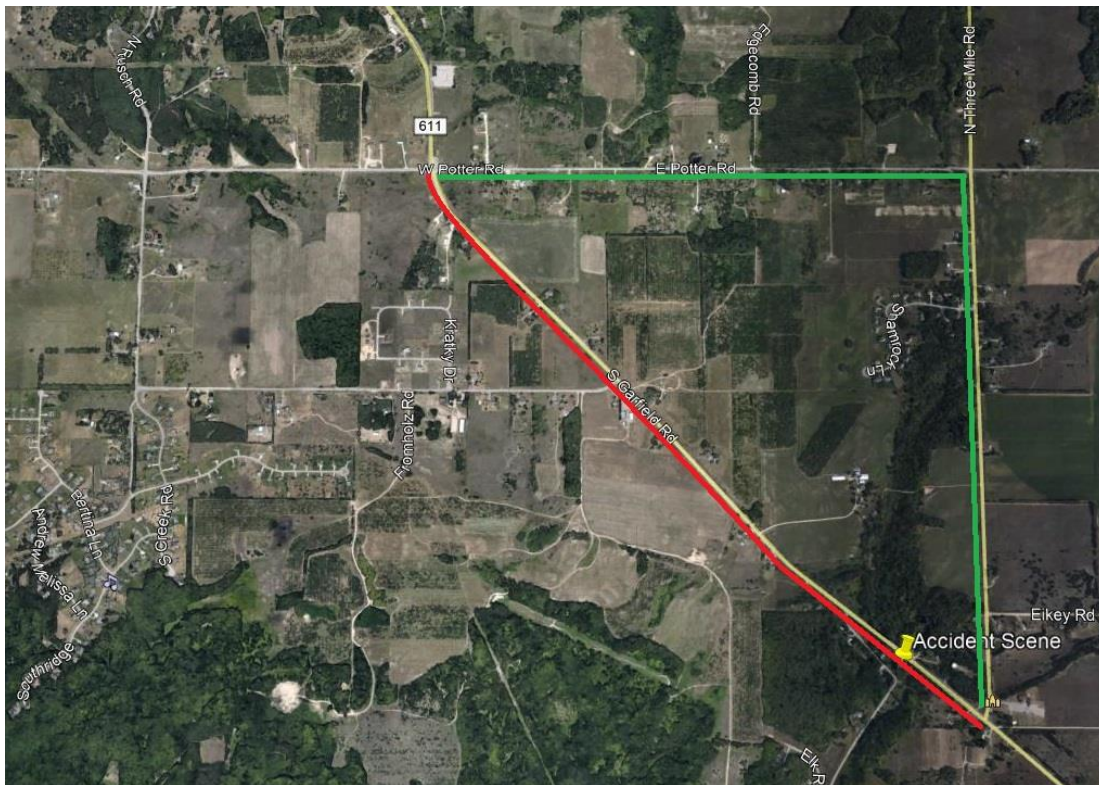

1881 LaFranier Road, Traverse City Michigan 49696
Phone: 231-922-4848 Fax: 231-929-1836
Email: gtrcc@gtrcc.org Webpage: www.gtrcc.org

Facebook: Grand Traverse County Road Commission

TO: Essential/Emergency Services and News Media
FROM: Grand Traverse County Road Commission
DATE: June 13, 2018
SUBJECT: **GARFIELD ROAD, THREE MILE ROAD AND WEST POTTER ROAD IS CLOSED TO THRU-TRAFFIC**
CONTACT: Jim Cook, Manager, extension 215 Email: jcook@gtrcc.org

FOR IMMEDIATE RELEASE

Traverse City. Weather permitting, the following road closure will take place as noted below.

ROAD CLOSURE: Garfield Road, West Potter to Three Mile Road.

*This portion of Garfield Road is NOW closed to thru-traffic until approximately 12 Noon, Thursday, June 14, 2018

*Crews are performing environmental cleanup. Guardrail will be replaced upon completion of cleanup.

*Only residents will be able access homes.

*Traffic is being detoured on Three Mile Road to East Potter Road.

*Motorists will encounter delays and should seek alternate routes.

Our mission is to upgrade and maintain a safe and efficient road system.